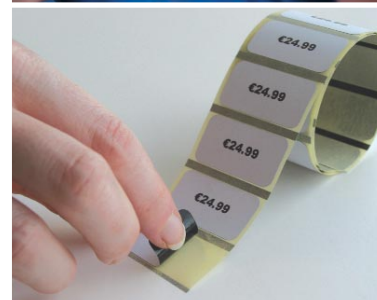

## Product labelling and price mark-down

There is a range of label media ideal for product and price labelling:

**Direct 2100:** A direct thermal, self-adhesive material suitable for all product or price labelling applications. This label material comes with a freezer-grade adhesive and so can be used for re-labelling or mark-down of frozen foods.

**Direct Remove 2100:** A direct thermal material with a low-tack adhesive ideal for labelling gifts, clothing, books or CDs, where the label needs to be removed easily after purchase.

**Direct 1000 Blockout:** A direct thermal label with black adhesive that prevents the old price or product information from being seen through the label. Clothing retailers use these labels (printed on mobile printers) to change the price of garments.

**Direct 3000 Image Red:** A direct thermal label that prints a shade of red according to the printer tone (mobile) or density (desktop) setting. Ideal for retailers who want to highlight a new or reduced price in a different colour. Current users include a leading UK clothing retailer, for seasonal sales.

## Outdoor labelling

For do-it-yourself (DIY), home improvement stores or garden centres, Zebra has a range of outdoor labels and tags ideal for product, plant and shelf labelling.

**Tuff Tag 2070:** A thermal transfer opaque white polyolefin tag material designed to meet the requirements of demanding outdoor applications. Used with a Zebra® 3200 wax/resin ribbon, this material provides outstanding print quality and long-lasting results. This material is ideal for labelling plants and products that will be displayed or stored outdoors because of its water-resistance.